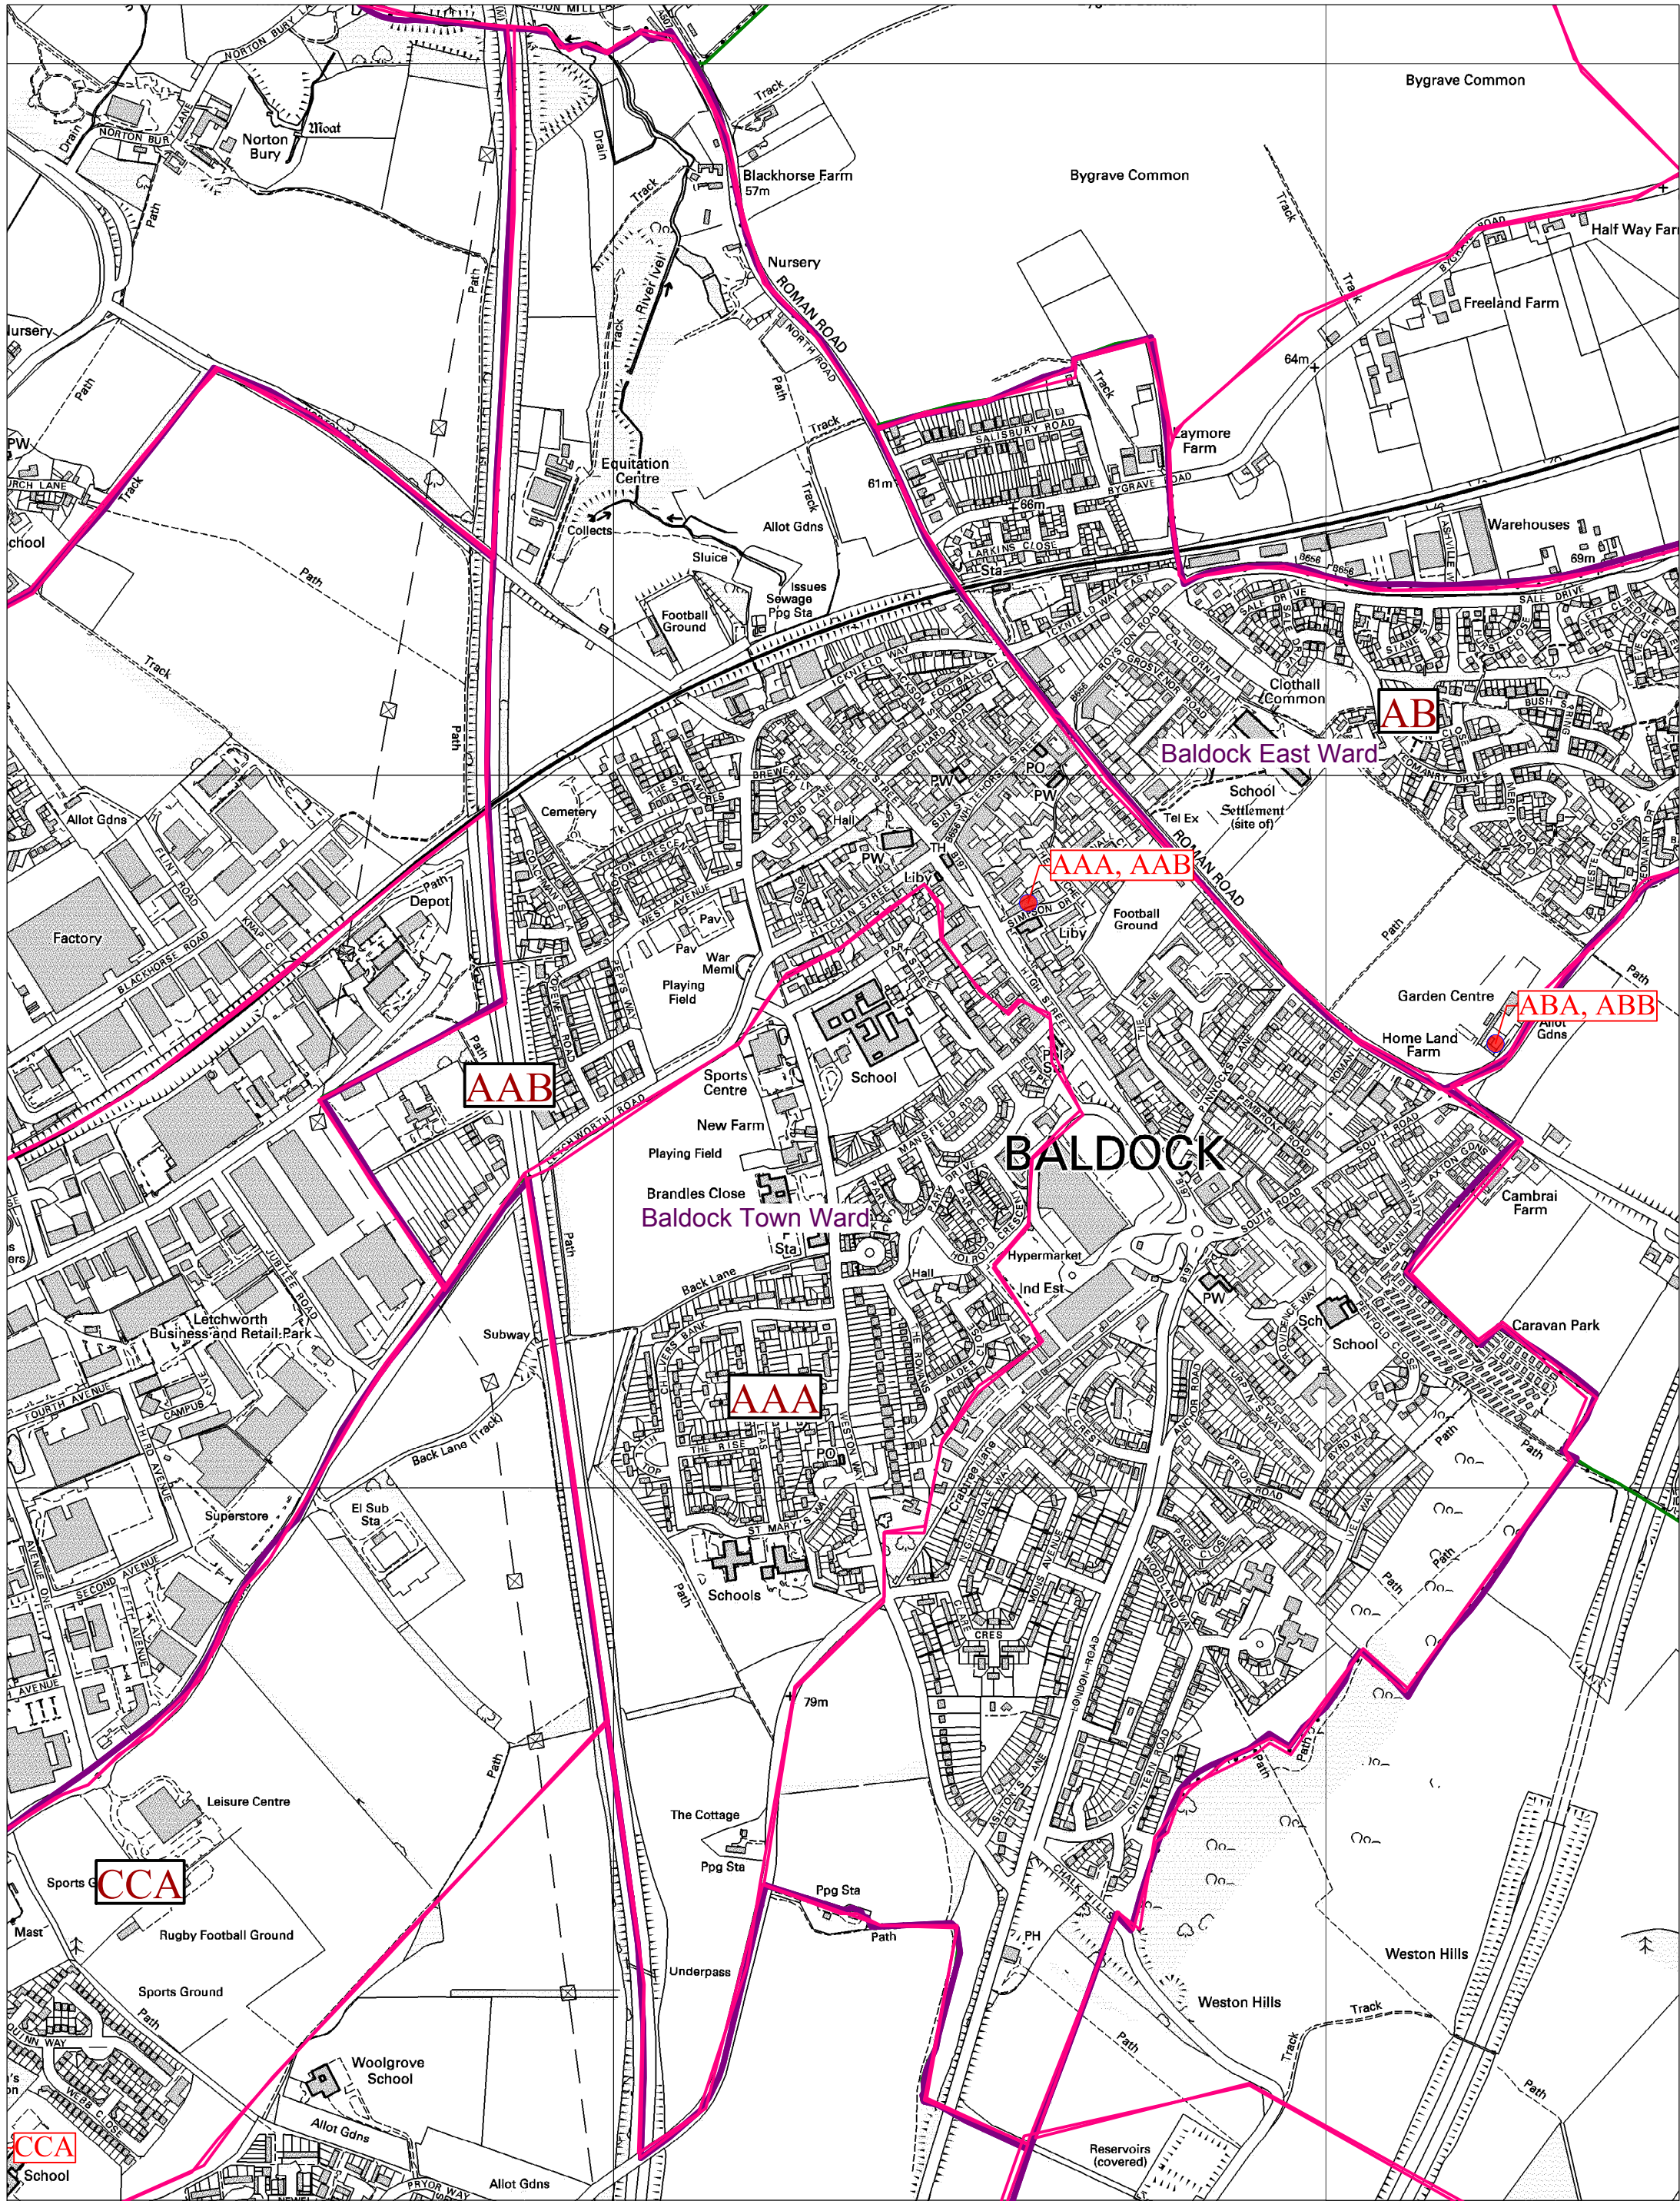

Polling Area - AAB - Baldock Town

Scale: 1:?
Date: 23:10:13